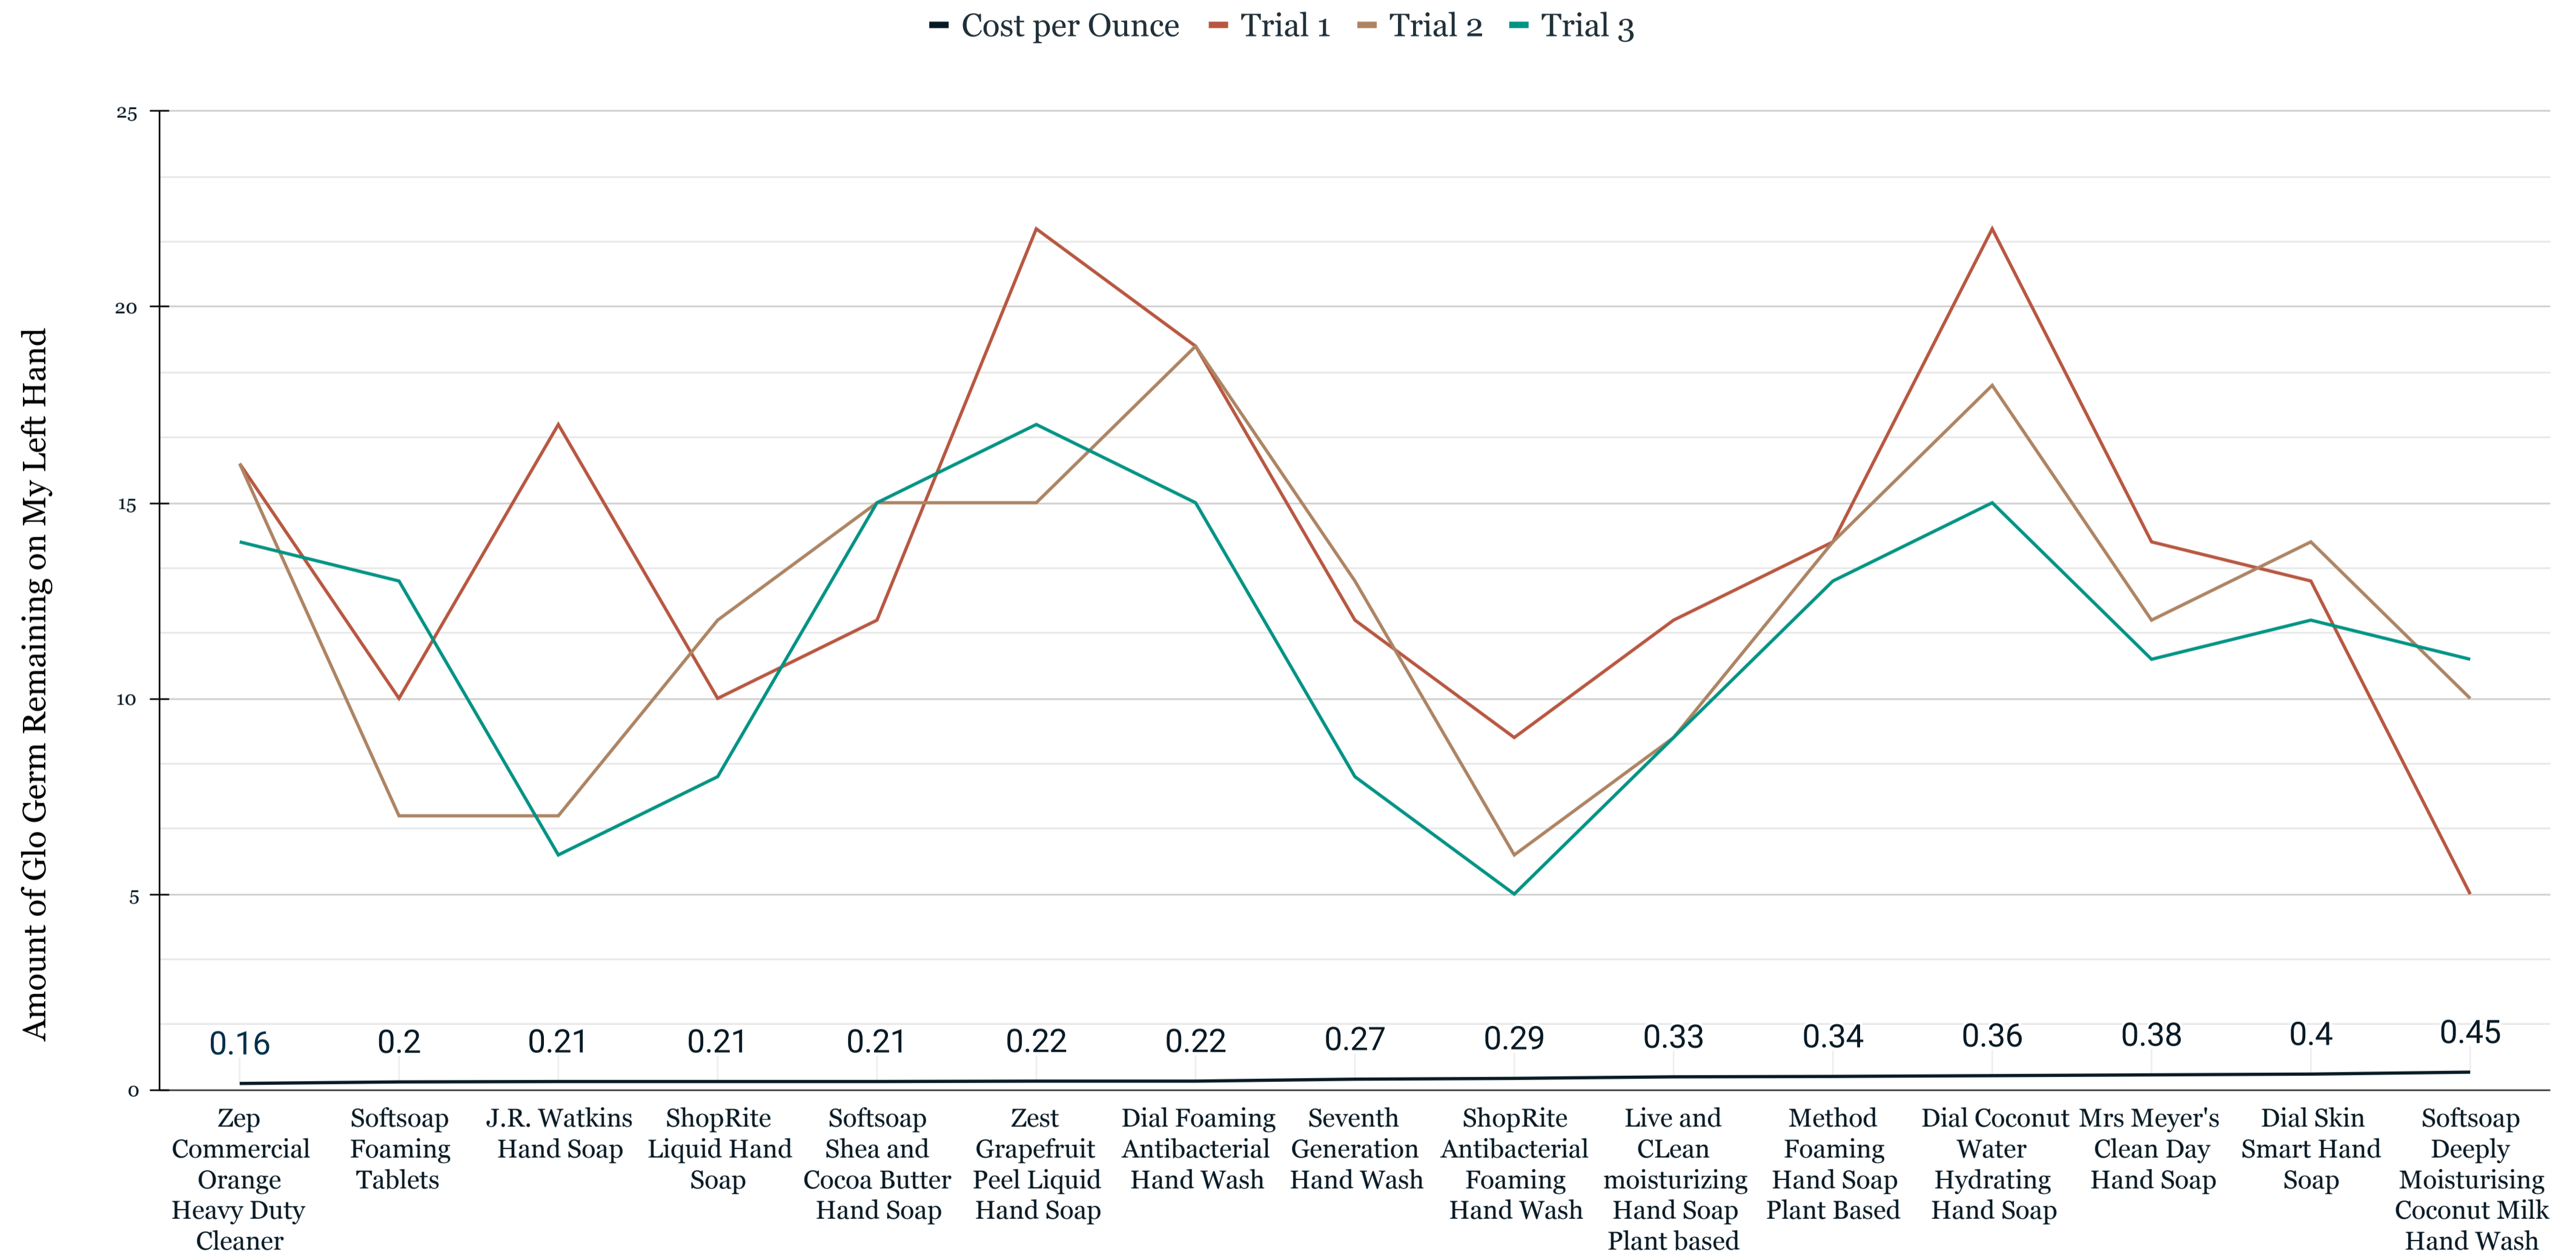

Line Regression Analysis Between Cost of Soap and Amount of Glo Germ Remaining on My Left Hand

Soaps Listed in Cost Order Per Ounce From Least Expensive to Most Expensive